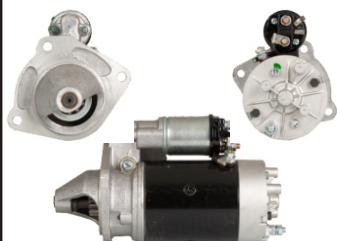

STARTER MOTORS

LES0005
12V / 2.1kW
10 Teeth