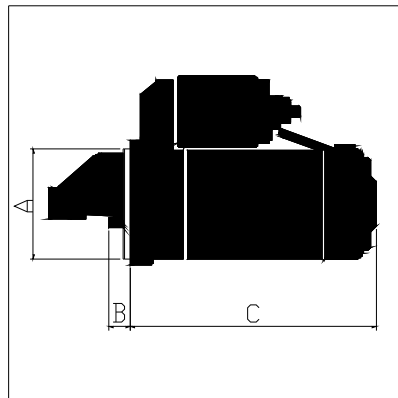

C

Lenght
of the
unit

Number
of teeth

Number
of teeth
of the
pinion

CW/
CCW

Sense of
rotation

NOTES:

For all cross references please refer to our "Cross Reference" section at the end of this catalogue.
All part numbers are sorted by output; 24/28V units are in different sections.