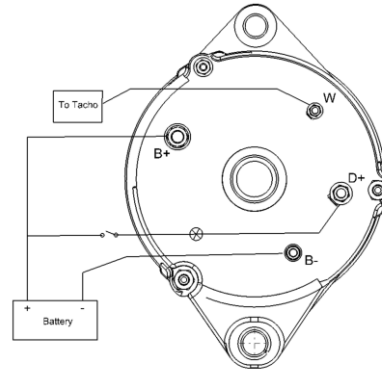

INSULATED RETURN