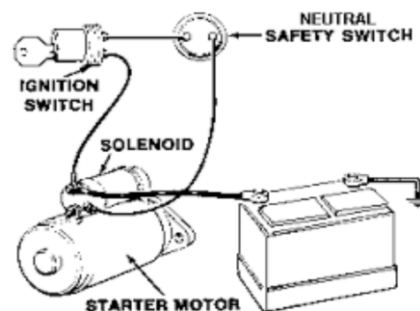

STARTER MOTOR FITTING INSTRUCTIONS

PRIOR TO REMOVAL

Before the replacement of the starter motor, please check the followings;

- * Battery is fully charged and in good conditions.
- * Battery cables are correctly connected and not damaged.
- * Electrical / mechanical connections such as plugs, screws, nuts are properly tightened, fastened and not corroded.
- * Ignition switch is working properly.

INSTALLATION

- 1- Disconnect the battery cables, negative first.
- 2- Disconnect the electrical cables from the current starter motor. Mark the connection cables of the starter motor terminals to prevent mistake during the reconnection and then remove the starter motor from the engine.
- 3- Check if any liquids such as oil, fuel visible on the current starter motor. If this is the case, liquid leakages must be prevented on the engine before fitting the new starter motor.
- 4- Check the rated voltage, output, terminals, flange, connection holes and their positions, number of teeth on drive, rotation direction of drive etc. for the new starter motor.
- 5- Ensure that the flywheel is not damaged or over-worn on tooth. Flywheel faults may cause drive and bush damaging.
- 6- If the flywheel is OK, and then insert the starter motor to the engine and tighten the mounting bolts with the correct torque according to the vehicle manufacturer specification.
- 7- Reconnect the electrical connection cables to the starter motor. Ensure that the cables are correctly located and not in contact with the heated parts of the vehicle.
- 8- Reconnect first the positive battery cable and then negative cable. Battery terminals must be securely attached to the poles. Terminals and poles must be free of oxidation or corrosion.
- 9- Make sure that starter motor is working properly by cranking.