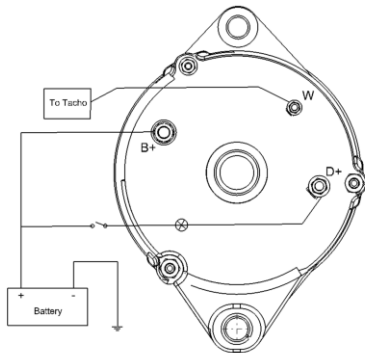

BASIC DEFINITIONS & WIRING DIAGRAMS

DEFINITIONS

ANODISED BRACKETS Anodising is an electrochemical process that converts the metal surface into a durable, corrosion-resistant and anodic oxide finish. Therefore, rotating electrical products which are assembled with anodized aluminium brackets withstand the rigors of a marine environment, including high moisture, humidity and salt spray.

EARTH RETURN Earth return system use vehicle chassis and the starter motor frame as a return conductor thus allowing a single wire to be used for the components.

INSULATED RETURN Insulated return system use a separate & insulated cable system for both ,the feed and the return conductors; It is a safer system because with separate feed and return cables, it is practically impossible for the cable conductors to short even if chafed and touching any of the metal bodywork, as the body is not live since it is not a part of the electrical circuits. From the safety reasons, an insulated return system is essential for vehicles transporting highly flammable liquids and gases, where a spark could very easily set off an explosion or a fire. The same way it is also more reliable and safer for double-decker busses and marine vehicles.

ALTERNATORS WIRING DIAGRAM

EARTH RETURN