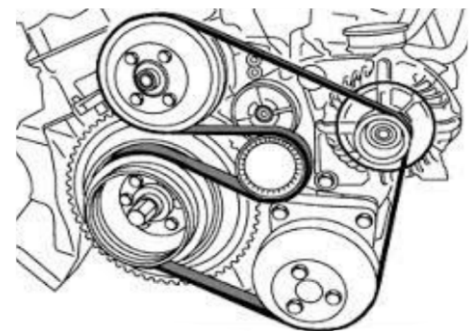

- 1- Disconnect the battery cables, negative first.
- 2- Disconnect the electrical cables from the current alternator. Mark the connection cables of alternator output terminals to prevent mistake during the reconnection.
- 3- Disengage belt tensioner and loose the mounting bolts, then remove the alternator.
- 4- Check if any liquids such as oil, fuel visible on the current alternator. If this is the case, liquid leakages must be prevented on the engine before fitting the new alternator.
- 5- Check the rated voltage, output, terminals, fitting ears and their positions, rotation direction, pulley type etc. for the new alternator.
- 6- Ensure that there are no tear and damage on belt caused by oil, fuel.
- 7- Insert the alternator to the engine, tighten the mounting bolt with the correct torque according to the vehicle manufacturer specification.
- 8- Ensure that the belt tension is adjusted according to the vehicle manufacturer specification. If the belt tension is too high, bearings may be damaged. If the tension is too low, the belt may slip thus preventing the alternator working properly.
- 9- Reconnect the electrical connection cables to the alternator. Ensure that the cables are correctly located and they are not contact with the heated parts of the vehicle.
- 10- Reconnect first the positive battery cable and then negative cable. Battery terminals must be securely attached to the poles. Terminals and poles must be free of oxidation.
- 11- After starting the vehicle, make sure that electrical system is functionally working.