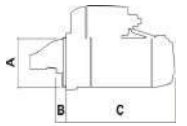

PRODUCT NO & INFORMATION

REFERENCES

APPLICATIONS

LES0388
12V / 1,8kW
Rotation: CW
Number of Teeth: 13
A:70.0 B:16.0 C:190.0

0001139065	0001139085
0001149400	114742
8EA011611-561	CS1586
DRS0937	DS2047
LRS02529	