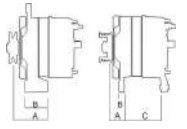

FORD
NEW HOLLAND

PRODUCT NO & INFORMATION

REFERENCES

APPLICATIONS

LEA0100

14V / 55A

Rotation: CW
Pulley Outside Diameter (mm): 84.0
Number of Groove: 1
A:36.0 B:12.0 C:83.0
B+(M6) W(M5)

FORD