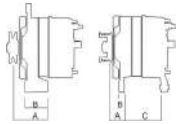

PRODUCT NO & INFORMATION

REFERENCES

APPLICATIONS

LEA0709

14V / 120A

Rotation: CW
Pulley Outside Diameter (mm): 49.0
Number of Groove: 5
A:36.0 B:14.0 C:61.0
B+(M8)

0986045101	11.203.943	NISSAN
113248	23100-00QAL	OPEL
30620870	3088362	RENAULT
437351	746091	VOLVO
7711134312	8200086130	
8200495301	8200538815	
8200590255	8602356	
8EL737938-001	9112331	
AAK5779	CA1645IR	
DRA4149	IA1439	

LEA0739

14V / 120A

Rotation: CW
Pulley Outside Diameter (mm): 55.0
Number of Groove: 6
A:33.0 B:13.0 C:53.0
B+(M8)

0986082000	1800A053	MITSUBISHI
A003TG3181	CA2013IR	
LRA03488		

LEA0784

14V / 120A

Rotation: CW
Pulley Outside Diameter (mm): 54.0
Number of Groove: 5

0124415023	0124425010	OPEL
0124425021	0124425028	VAUXHALL
0124515085	0986044410	
113265	13143128	
13156053	8EL737980-001	
93177833	93180417	
CA1658IR	LRA02334	
LRA02825		

Photo has been used for reference only.

LEA0787

14V / 120A

Rotation: CW
Pulley Outside Diameter (mm): 50.0
Number of Groove: 6
A:27.0 B:80.0 C:47.0
B+(M8)

12317535096	5702G4	CITROEN
5705CZ	A003TG3691	MINI
A003TG5291	A3TG3691	PEUGEOT
A3TG5291	F032116564	
LRA02968		

LEA0791

14V / 120A

Rotation: CW
Pulley Outside Diameter (mm): 49,5
Number of Groove: 6
A:75.0 B:72.0 C:69.0
B+(M8)

0986049670	104210-3760	FORD
104210-3761	104210-3762	VOLVO
104210-5790	113978	
1256552	1406100	
1530299	1748625	
30667071	30755494	
36002574	3M5T10300VB	
3M5T10300VC	3M5TVC	
63377537010	8251655	
8603271	8688170	

LEA0794

14V / 120A

Rotation: CW
Pulley Outside Diameter (mm): 54.0
Number of Groove: 6

0986081120	101210-0970	OPEL
13222936	13256931	SUZUKI
13256931	6204259	VAUXHALL
6204282	63377425	
8EL012240-761	CA1987IR	
DAN585	LRA03066	
MAN7425		

LEA0795

14V / 120A

Rotation: CW
Pulley Outside Diameter (mm): 78.0
A:78.0 B:14.0 / 17.0 C:52.0
B+(M8)