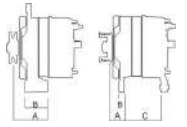

PRODUCT NO & INFORMATION

REFERENCES

APPLICATIONS

LEA1019

14V / 120A

Rotation: CW
Pulley Outside Diameter (mm): 54.0
Number of Groove: 5
A:61.0 B:28.0 C:75.0
B+(M8)

BMW
ROVER

LEA1037

14V / 120A

Rotation: CW
Pulley Outside Diameter (mm): 50.0
Number of Groove: 6
A:27.0 B:80.0 C:48.0
B+(M8)

0986082570	114811	CITROEN
116311	12317576513	MINI
12317576514	12317615484	PEUGEOT
12317619254	439617	
5702J0	5705KG	
7576513	7576514	
76158488001	8EL012426-091	
9664532780	9808376280	
980837628000	A003TG5281	
A003TG5281AJA	A003TG5281ZE0	

LEA1049

14V / 120A

Rotation: CW
Pulley Outside Diameter (mm): 54.0
Number of Groove: 6

0986083260	1704768	FORD
30659389	31285658	VOLVO
36001502	36001971	
AV6N10300DB	AV6N10300DC	
DA2096	DRA0986	
LRA03431	TG12C079	
TG12C122	TG12C127	

Photo has been used for reference only.

LEA1052

14V / 120A

Rotation: CW
Pulley Outside Diameter (mm): 55.0
Number of Groove: 6

0986049030	114463	DACIA
116562	23100-0027R	RENAULT
23100-4864R	2605288A	
2617344A	439677	
440262	CA1860IR	
DA2506	DRA1396	
LRA03676	TG12C078	
TG12C150		

Photo has been used for reference only.

LEA1053

14V / 120A

Rotation: CW
Pulley Outside Diameter (mm): 53.0
Number of Groove: 5

063377009010	063377556010	ALFA ROMEO
101210-1380	101210-1381	FIAT
101210-1382	101210-1470	FORD
102211-8460	102211-8480	LANCIA
102211-8481	104211-3730	
114706	1719539	
46758246	51709132	
51714792	51787196	
51859039	51859041	
51859061	51880171	

Photo has been used for reference only.

LEA1072

14V / 120A

Rotation: CW
Pulley Outside Diameter (mm): 60.0
Number of Groove: 6
A:102.0 B:63.0
B+ (M8)