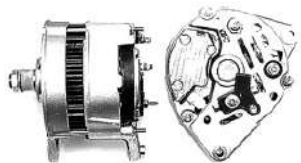

PRODUCT NO & INFORMATION

REFERENCES

APPLICATIONS

LEA0061

14V / 72A

Rotation: CW/CCW
B:12.0 C:83.0
B+(M6) D+(M5) W(M5)

24233
YLE10088

54022236

ROVER