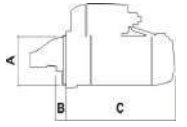

PRODUCT NO & INFORMATION

REFERENCES

APPLICATIONS

LES0344
12V / 0,7kW
Rotation: CCW
Number of Teeth: 9
A:76.0 B:32.0 C:153.0

0001211992 0001211993
0986010530 11.139.440
110363 111911023B
111911023BT 211911023
311911023B 311911023C
311911023D 66925157
8EA726227-001 AZE1243
CS62 DRS0530
F000AL0335 IS9433
LRS00133 MS126

VW

LES0243
12V / 0,8kW
Rotation: CW
Number of Teeth: 8
A:70.0 B:14.5 C:130.0

113756 190227
192858 438147
458165 8EA738258-191
CS1384 D7ED28
D7ED281 LRS02244

MERCEDES-BENZ

LES0342
12V / 0,8kW
Rotation: CW
Number of Teeth: 9
A:64.0 B:11.0 C:159.0

0001113006 0001116005
063521130060 0986017030
111422 20500989
46231531 46430785
46518059 63101002
63101015 63102007
63223200 7772459
7796598 8EA732651-001
8EA737109-001 CS796
CS963 DRS3274

FIAT

LES0347
12V / 0,8kW
Rotation: CW
Number of Teeth: 8
A:64.0 B:11.0 C:144.0

0986019291 112382
20513002 46548654
46740242 46763529
55195030 63101015
63101018 63102018
63102020 63103025
8EA012526-741 8EA737823-001
CS1192 DRS3816
DRS3977 DRS3978
DRS3979 DSN961

FIAT

LES0633
12V / 0,8kW
Rotation: CW
Number of Teeth: 9
A:66.0 B:17.0 C:131.0

0986012881 111475
15852-6301-1 15852-6301-3
31100-73031 31100-73033
31100-73034 31100-73035
31100-73036 8EA726482-001
9000334103 943251895010
DRS3224 DS4334
JS394 LRS01139
M002T30481 M002T30581
M002T30586 M002T41586

SUZUKI

LES0670
12V / 0,8kW
Rotation: CW
Number of Teeth: 9

063222908010 0986014711
0986014718 0986017041
11.130.967 111585
4229114 46231500
46406970 46432301
63220537 63222806
63222836 63222837
63222897 63222905
63222908 7668988
7737262 8EA012526-811

FIAT
SEAT

Photo has been used for reference only.

LES0056
12V / 0,9kW
Rotation: CW
Number of Teeth: 8
A:77.0 B:18.0 C:134.0