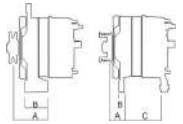

PRODUCT NO & INFORMATION

REFERENCES

APPLICATIONS

LEA1223

14V / 55A

Rotation: CW
Pulley Outside Diameter (mm): 68.0
Number of Groove: 1
A:36.0 B:12.0 C:83.0
B+(M6) W(M5)

0120489048	0120489074	CASE
0120489090	0120489091	CATERPILLAR
0120489093	0120489214	FORD
0120489345	0120489666	GEHL
0120489667	0120489843	INTERNATIONAL HARVESTER
0120489844	0986030760	JCB
0986030761	0986030768	LIEBHERR
0986031350	0986034200	LISTER-PETTER
0986036010	11.201.301	MARSHALL TRACTORS
11.201.579	24065	MASSEY FERGUSON

LEA1236

14V / 55A

Rotation: CW
Pulley Outside Diameter (mm): 60.0
Number of Groove: 5

11.201.707	3476244M91	JCB
3930501R91	AAK4568	PERKINS
ADU8090	ADU9052	ROVER
ADU9670	IA0707	
MG102		

LEA0201

14V / 60A

Rotation: CW
Pulley Outside Diameter (mm): 60.0
Number of Groove: 4
A:38.0 B:13.0 C:48.0
B+(M8)

0986049201	113518	HYUNDAI
37300-02503	437337	
439384	63532613	
8EL738102-001	94439060140	
AB160108	DRA3846	
DRA3846N	IAJ0032	
JA17151R	LRA02039	
MAN2613	MRA60514	
NA581	TA0002656002	
TA000A17301		

LEA0227

14V / 60A

Rotation: CW
Pulley Outside Diameter (mm): 74.0
Number of Groove: 1
A:51.0 B:13.0 C:80.0
B+(M5)

110699	110706	ASIA
437700	8EL726325-001	FORD
8EL726361-001	A000B016	KIA
DRA3103	DRA3426	MAZDA
JA1801R	JA5771R	
LR150-410	LR150-410B	
LR150-410C	LR150-410CA	
LR150-410F	LR150-419	
LR150-419B	LR150-419BA	
LR150-419F	LR155-407C	

LEA1013

14V / 60A

Rotation: CW
Pulley Outside Diameter (mm): 68.0
Number of Groove: 1

0986034740	11.201.664	RENAULT
111082	2106085	
2180505	2541518	
432726	516062	
516062A	516064A	
63320027	63321057	
63321081	63321083	
63321114	63321178	
7700784977	7701349592	
7701499460	7701499462	

Photo has been used for reference only.

LEA1054

14V / 60A