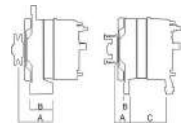

PRODUCT NO & INFORMATION

REFERENCES

APPLICATIONS

LEA0932

14V / 120A

Rotation: CW
Pulley Outside Diameter (mm): 58.0
Number of Groove: 6
A:62.0 B:32.0 C:58.0
B+(M8)

115380
96866018
DA1683
LRA03218

96627029
96866018
DRA0573

CHEVROLET
OPEL
VAUXHALL

Photo has been used for reference only.

LEA0937

14V / 120A

Rotation: CW
Pulley Outside Diameter (mm): 54.0
Number of Groove: 6

063377028010
102211-8630
115308
13256928
6204280
63377495
93190915
DA1357
DRA0247
MAN7028

063377495010
102211-8631
13153237
6204273
63377028
8EL012240-641
CA1935IR
DAN1034
LRA03068
MAN7495

ALFA ROMEO
FIAT
LANCIA
OPEL
VAUXHALL

LEA0939

14V / 120A

Rotation: CW
Pulley Outside Diameter (mm): 49.0
Number of Groove: 6
A:11.0 B:72.0 C:50.0
B+(M8)

0986082100
104210-5760
1543764
30795493
3M5T10300KC
DA2308
DRA1198

104210-4022
115601
30667501
3M5T10300KB
CA1962IR
DAN1041
LRA03208

FORD
VOLVO

LEA0941

14V / 120A

Rotation: CW
Pulley Outside Diameter (mm): 50.0
Number of Groove: 8
A:82.0 B:56.0
B+(M8) D+(M5) W

0120465003
0123512500
AAN5304
AL114093
LRA01949

0120465013
11.204.145
AL111676
IA1111
MG571

JOHN DEERE
MERCEDES-BENZ

LEA0949

14V / 120A

Rotation: CW
Pulley Outside Diameter (mm): 49.0
Number of Groove: 6

063532638010
1469714
1698214
2543426
440135
7G9N10300CA
944390904220
AV6N10300HA
DA1164
DRA0054

0986082220
1685794
2543246
439612
63532638
7G9N10300CC
AE8T10300AA
CA2044IR
DA1164N
DRA0054N

FORD

LEA0950

14V / 120A

Rotation: CW
Pulley Outside Diameter (mm): 47.0
Number of Groove: 6
A: 20.0 B:101.0 C:43.0
B+ (M8)

114080
12317515426
7515033
CA2052IR
DRA0208
SG12S073

12317515033
439469
7515426
DA1318
LRA02965

MINI

LEA0951

14V / 120A

Rotation: CW
Pulley Outside Diameter (mm): 56.0
Number of Groove: 6
A:47.0 B:27.0 C:68.0
B+(M8)