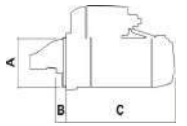

PRODUCT NO & INFORMATION

REFERENCES

APPLICATIONS

LES0128
12V / 2,3kW
Rotation: CW
Number of Teeth: 13
A:92.0 B:18.0 C:207.0

0986020181	1027928	FORD
1059179	1073108	LDV
1093471	1105310	
112251	19070230	
455895	8EA737150-001	
97VB11000AA	97VB11000AB	
98VB11000B1A	98VB11000B3A	
98VB11000B3B	CS977	
DRS3535	LRS00976	
LRS976		

LES0150
12V / 2,3kW
Rotation: CW
Number of Teeth: 9
A:95.0 B:10.0 C:215.0

0986016681	11.139.320	ISUZU
111559	1202017	OPEL
1202147	1202152	VAUXHALL
1202163	1202184	
8944339120	8944339121	
8944604170	8944604171	
8971125490	8971366880	
8971463383	8972105050	
8EL726525-001	AZE4610	
DRS3223	IS9320	

LES0343
12V / 2,3kW
Rotation: CW
Number of Teeth: 9
A:81.5 B:23.0 C:184.0

0001223013	0986018960	CITROEN
11.131.476	112436	FIAT
1329201080	1349920080	
46758240	5802Z0	
5802Z3	80296470	
AZE6513	CS1198	
DRS8960	IS1269	
LRS01592	MS454	

Photo has been used for reference only.

LES0557
12V / 2,3kW
Rotation: CW
Number of Teeth: 9

0001362001	0001362002	MERCEDES-BENZ
0001362029	0001362030	MERCEDES-BENZ (HCV)
0001362047	0001362600	MERCEDES-UNIMOG
00031510701	00031511101	
0011516201	0021513001	
0021516901	002151690180	
0986011150	11.130.885	
110368	20500534	
433294	8EA726020-001	
943252223010	944280111500	

Photo has been used for reference only.

LES0749
12V / 2,3kW
Rotation: CW
Number of Teeth: 9

112083	1202154	ISUZU
1519632	8930281980	OPEL
8941337582	8941337583	VAUXHALL
8941337584	8943876530	
8944339122	8971203560	
8971203560	8972236530	
8972553901	8973658240	
8980281990	ADZ91211	
LRS02368	S13-514	
S13-555	S13-555A	

LES0306
12V / 2,4kW
Rotation: CW
Number of Teeth: 10
B:-6.0 C:210.0

0986024220	438162	RENAULT
7711135502	8200237594	
8200634604	CS1288	
D8R1	D8R1B	
DRS0093	LRS01738