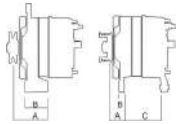

PRODUCT NO & INFORMATION

REFERENCES

APPLICATIONS

LEA0952

14V / 120A

Rotation: CW
Pulley Outside Diameter (mm): 56.0
Number of Groove: 6
A:47.0 B:26.0 C:65.0
B+(M6) D+(M5) W

0986042141	0986042151	RENAULT
111719	2541976	
2541976D	2542603	
436735	439208	
746074	746874	
7700422143	7700431945	
7711134258	8200121413	
8EL012426-601	8EL737444-001	
8EL737493-001	943354083010	
943355066010	944390421410	

LEA0959

14V / 120A

Rotation: CW
Pulley Outside Diameter (mm): 68.0
Number of Groove: 6
A:47.0 B:14.0 C:81.0
B+(M8)

0124515044	063535150440	IVECO
0986042820	434034	
500335719	8EL012428-301	
8EL738011-001	CA16791R	
DB3930	DRB2820	
LRA02177	MAN2030	
RAA23931		

LEA0984

14V / 120A

Rotation: CW
Pulley Outside Diameter (mm): 53.0
Number of Groove: 6
A:32.0 B:14.0 C:82.0
B+(M8)

0123510041	0124515001	PORSCHE
0124515015	0124515042	
0986043690	99660301200	
99660301201	99660301203	
99660301205	DB4800	
DRB3690	LRA02141	

LEA0985

14V / 120A

Rotation: CW
Pulley Outside Diameter (mm): 54.0
Number of Groove: 5
A:55.0 B:33.5 C:57.0
B+(M8) D+(M5)

0124425006	0124425009	OPEL
0124425027	0124515004	SAAB
0124515031	0986042800	VAUXHALL
0986046150	115619	
13125229	13147093	
8EL011710-751	8EL012426-351	
8EL738160-001	8EL738206-001	
90561972	9117936	
9173572	9195336	
93177834	944390901590	

LEA0991

14V / 120A

Rotation: CW
Pulley Outside Diameter (mm): 54.0
Number of Groove: 5
A:54.0 B:33.5 C:58.0
B+(M8)

0124425057	0986081380	OPEL
115304	1202347	VAUXHALL
13222931	6204266	
8EL011712-831	93190139	
95515977	DA1644	
DRA0534	LRA03310	

LEA0999

14V / 120A

Rotation: CW
Pulley Outside Diameter (mm): 56.0
Number of Groove: 6
A:47.0 B:27.0 C:68.0
B+(M8)

7711135504	8200128429	RENAULT
8200159642	A13V1297	
DA1159	DRA0049	
LRA02299	RAA11150	
SG10B032		

LEA1017

14V / 120A