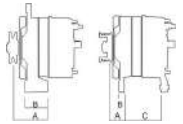

PRODUCT NO & INFORMATION

REFERENCES

APPLICATIONS

LEA0466

14V / 150A

Rotation: CW
Pulley Outside Diameter (mm): 54.0
Number of Groove: 6
A:43.0 B:21.0 C:46.0
B+(M8) D+(M5)

0986041930	11.203.470
11.204.163	112460
2542228	2542531
2542556	2542681
437171	439257
57052F	57054F
57055GC	57055H
57055J	71716671
71716671	71719943
8EL737768-001	9621791480

CITROEN
FIAT
LANCIA
PEUGEOT
SUZUKI

LEA0492

14V / 150A

Rotation: CW
Pulley Outside Diameter (mm): 50.0
Number of Groove: 6
A:69.0 B:28.0 C:75.0
B+(M8)

0124525026	0124525523
0986046220	113858
12317519721	12317519723
12317521135	12317521136
12317521137	12317521138
12317541694	12317546284
12317546285	2542685
2543292	437451
439486	7519721
7521135	7521137

BMW

LEA0493

14V / 150A

Rotation: CW
Pulley Outside Diameter (mm): 54.0
Number of Groove: 6
A:42.0 B:21.0 C:46.0
B+(M8)

0124525032	0124525035
0986046240	113640
2542693	2542832
2543526	31400-69K00
437471	439502
5702E2	5702E3
5705AS	5705EY
8EL011711-611	8EL738144-001
96460654	9646065480
9646065480	9646321780

CITROEN
FIAT
LANCIA
PEUGEOT

LEA0540

14V / 150A

Rotation: CW
Pulley Outside Diameter (mm): 54.0
Number of Groove: 6
A:43.0 B:21.0 C:46.0
B+(M8) D+(M5)

0124615027	0986044400
112461	2542351
2542500	2542684
2543493	31400-68D00
31400-68D01	31400-68D02
437210	439294
5702A0	5702A1
57054S	5705A1
5705AA	5705ER
8EL737791-001	9467560380

CITROEN
FIAT
LANCIA
PEUGEOT
SUZUKI

LEA0625

14V / 150A

Rotation: CW
Pulley Outside Diameter (mm): 50.0
Number of Groove: 6
A:81.8 B:56.0
B+(M8)

0121541302	0124615012
0124615044	0124615047
0124615049	0131548202
0131548602	0986047550
0986047610	114836
4631500150	8EL738186-001
A0121541302	A0131548202
A0131548602	A4631500150
CA17761R	DRB3670
LRA02294	

MERCEDES-BENZ

LEA0655

14V / 150A