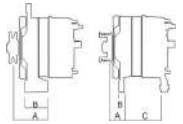

PRODUCT NO & INFORMATION

REFERENCES

APPLICATIONS

LEA0646

14V / 75A

Rotation: CW
Pulley Outside Diameter (mm): 82.0
Number of Groove: 1
A:45.0 B:13.0 C:55.5
B+(M6)

3730042750

HYUNDAI
MITSUBISHI

LEA0677

14V / 75A

Rotation: CW
Pulley Outside Diameter (mm): 60.0
Number of Groove: 3
A:53.0 B:27.0 C:66.0
B+(M8)

0986045261 113403
23100-00Q1C 23100-00Q1D
23100-00Q1J 23100-00QA0
437323 439429
5705AT 7711134752
8200060816 8200064344
8200065730 8EL737928-001
CA1637IR DRA3914
LRB00503 SG7S012
SG7S070

NISSAN

LEA0695

14V / 75A

Rotation: CW
Pulley Outside Diameter (mm): 77.0
Number of Groove: 2
A:42.0 B:13.0 C:56.0
B+(M6)

0986046361 111491
37300-42750 A3T00599
A3T05499 AF175435
AF175503 DRA3377
LRA01383 MD111932

MITSUBISHI

LEA0710

14V / 75A

Rotation: CW
Pulley Outside Diameter (mm): 54.0
Number of Groove: 5
A:18.0 B:50.5
B+(M8) D+(M5)

102211-8230 102211-8430
102211-8431 102211-8440
113718 46542889
46843091 51709133
51714794 51859037
63321718 63377002
63377006 63377008
8EL012428-381 8EL738161-001
CA1766IR DA1117
DA1117N DAN517

FIAT
FORD
LANCIA

LEA1074

14V / 75A

Rotation: CW
Pulley Outside Diameter (mm): 77.0
Number of Groove: 2
A:42.0 B:13.0 C:54.0
B+(M8)

0986042291 112128
437706 8EL737375-001
A002TN1199 A002TN1199A
A002TN1199AT A002TN1199ZT
A003T15099 A003TN0299
A003TN0399 A003TN0499
A2TN1199 A2TN1199AT
A2TN1199ZT A3T15099
A3TN0299 A3TN0399
A3TN0499 JA1183IR

MITSUBISHI

LEA1114

14V / 75A

Rotation: CW
Pulley Outside Diameter (mm): 56.0
Number of Groove: 6

114404 6621545402
A6621545402 DA1958
DRA0848 LRA02952

SSANGYONG

Photo has been used for reference only.

LEA1125

14V / 75A

Rotation: CW
Pulley Outside Diameter (mm): 55.0
Number of Groove: 4
A:91.0 B:58.0
B+(M6)