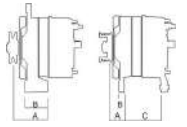

PRODUCT NO & INFORMATION

REFERENCES

APPLICATIONS

LEA0616

14V / 70A

Rotation: CW
Pulley Outside Diameter (mm): 67.0
Number of Groove: 4
A:34.0 B:12.0 C:83.0
B+(M6) W(M5)

110607	1658023	FORD
24230	24264	
5026716	54022222	
54022248	54022301	
54022351	54022374	
54022387	54022513	
54022516	54022539	
54022556	54022558	
864F10K359GC	884F10K359AA	
894F10300BA	8EL725894-001	

LEA0671

14V / 70A

Rotation: CW
Pulley Outside Diameter (mm): 66.0
Number of Groove: 1
A:60.0 B:40.0
B+(M6)

0120489163	0120489164	CITROEN
0120489193	0120489194	
0986031000	111075	
555711	570511	
8EL725619001	8EL725692001	
943356125010	95495512	
95607232	95619192	
A13N293	CA178IR	
CA291IR	DRA1000	
DRA1002	LRA00445	

LEA0694

14V / 70A

Rotation: CW
Pulley Outside Diameter (mm): 84.0
Number of Groove: 2
A:42.0 B:13.0 C:82.0
B+(M6)

0986046421	0986046431	NISSAN
112093	23100-02N01	
23100-02N14	23100-02N15	
23100-02N19	23100-02N23	
437876	8EL726393-001	
DRA3216	DRA3216N	
JA678IR	LR170-407	
LR170-407B	LR170-407E	
LR170-407S	LR170-407T	
LR170-412	LR170-412S	

LEA0722

14V / 70A

Rotation: CCW
Pulley Outside Diameter (mm): 62.0
Number of Groove: 6
A:94.0 B:58.0
B+(M6)

0986080240	113954	HONDA
31100-PLM-A01	31100-PLM-A02	
31100-RJH-004	A005TA7191ZC	
A5TA6991A	A5TA7091	
A5TA7191ZC	AHGA50	
AHGA51	AHGA64	
DRA0017	JA1727IR	
LRA02287		

LEA0731

14V / 70A

Rotation: CW
Pulley Outside Diameter (mm): 62.0
Number of Groove: 7
A:34.0 B:12.0 C:81.5
B+(M6) D+(M5) W(M5)

0986039881	115890	FORD
54022615	7197314	
DRA9881	DV94GB10K359AC	
RV94GB10300BB	V94GB10300BB	
V94GB10K359AB	V94GB10K359AC	

LEA0798

14V / 70A

Rotation: CW
Pulley Outside Diameter (mm): 54.0
Number of Groove: 6
A:41.0 B:64.0 C:55.0
B+(M8)