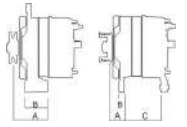

NISSAN

LEA0648

28V / 40A

Rotation: CW
Pulley Outside Diameter (mm): 83,5
Number of Groove: 1
A:45.0 B:13.0 C:80.0
B+(M5)

114366	8970292260
LR240-405	

ISUZU

PRODUCT NO & INFORMATION

REFERENCES