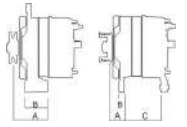

PRODUCT NO & INFORMATION

REFERENCES

APPLICATIONS

LEA0804

14V / 120A

Rotation: CW
Pulley Outside Diameter (mm): 54.0
Number of Groove: 6
A:42.0 B:64.0 C:56.0
B+(M8) D+(M5)

0986083250 115384
1606439580 2608893
439707 51854103
51855875 8EL012241-061
CA2132IR DRA0796
LRA03301 TG12S101
TG12S220

CITROEN
FIAT
PEUGEOT

LEA0805

14V / 120A

Rotation: CW
Pulley Outside Diameter (mm): 62.0
Number of Groove: 6
A:113.0 B:61.0
B+(M8) D+(M5)

0986049530 102211-8260
102211-8551 102211-8650
114204 1204436
13117341 6204188
63377004 63377490
73503235 8EA738211-631
8EL011710-881 93169028
93169032 93169033
93169258 93180102
9562209 CA1884IR

ALFA ROMEO
FIAT
OPEL
VAUXHALL

LEA0807

14V / 120A

Rotation: CW
Pulley Outside Diameter (mm): 62.0
Number of Groove: 6
A:45.0 B:22.3 C:55.0
B+(M8) D+(M5)

0986049400 113336
46748353 46748353
46809068 46809068
60816984 63321491
63321507 63321858
63321859 71721512
8EL011710-701 8EL738059-001
CA1698IR DAN502
LRA02186 MAN1117

ALFA ROMEO
FIAT

LEA0808

14V / 120A

Rotation: CW
Pulley Outside Diameter (mm): 54.0
Number of Groove: 5

101210-1080 101210-1081
101210-1082 102211-0510
1042113260 104211-3260
51788658 51854903
51927506 52003527
52003621 63377426
DAN993 DRA0368
LRA03007 MAN7426
MS1042113260

ALFA ROMEO
FIAT
LANCIA

LEA0812

14V / 120A

Rotation: CW
Pulley Outside Diameter (mm): 54.0
Number of Groove: 6
A:42.0 B:21.0 C:46.0
B+(M8)

0986049090 5702A5
57058F 5705EC
5705GQ 5705HA
5705HB 8EL012426-151
8EL738096-001 9640088080
9642124980 A003TB2691
A003TB2691C A003TB2691D
A003TB2691E A003TB2691K
CA1741IR LRA02311
SG12S077 SG12S113

CITROEN
PEUGEOT

LEA0813

14V / 120A

Rotation: CW
Pulley Outside Diameter (mm): 55.0
Number of Groove: 7
A:33.0 B:14.0 C:58.0
B+(M8)