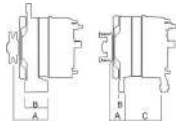

PRODUCT NO & INFORMATION

REFERENCES

APPLICATIONS

LEA0588

14V / 100A

Rotation: CW
Pulley Outside Diameter (mm): 55.0
Number of Groove: 6
A:51.0 B:34.0/34.0 C:62.0/62.0
B+(M8) D+(M5)

0123505003	10457917	OPEL
10479914	11.209.011	VAUXHALL
111514	20110320	
3493455	3493814	
3493815	437496	
6204005	6204006	
6204141	8EL737051-001	
8EL737753-001	90413762	
90444194	93175803	
93175952	9512789	

LEA0636

14V / 100A

Rotation: CW
Pulley Outside Diameter (mm): 53.5
Number of Groove: 5
A:55.2 B:33.5 C:57.0
B+(M8) D+(M5)

0986042740	11.209.441	OPEL
112416	437422	VAUXHALL
6204073	6204098	
6204138	8EL737861-001	
9117851	93175796	
93175943	9512784	
AAK5723	CA1581IR	
DRA3903	IA9426	
LRB00515	MG451	

LEA0687

14V / 100A

Rotation: CW
Pulley Outside Diameter (mm): 82.0
Number of Groove: 1
A:49.0 B:13.0 C:81.0
B+(M6)

114428	8979673011	ISUZU
LR180-512T		

LEA0702

14V / 100A

Rotation: CW
Pulley Outside Diameter (mm): 57,5
Number of Groove: 6
A:29.0 B:19.0 C:37.0
B+(M6)

104210-2310	114682	TOYOTA
27060-0Y040	27060-0Y041	
DAN1012	DRA0888	
LRA3452		

LEA0811

14V / 100A

Rotation: CW
Pulley Outside Diameter (mm): 54.0
Number of Groove: 6
A:45.0 B:13.0 C:82.0
B+ (M8)

114207	114533	SUZUKI
31400-84A00	31400-84A01	
31400-84A10	31400-84A11	
31400-84A12	A003TN2581	
A003TN2581A	A003TN2581C	
A003TN2582	A3TN2581	
A3TN2581A	A3TN2581AT	
A3TN2581B	A3TN2581C	
A3TN2582	DA1342	
DA1949	DRA0232	

LEA0822

14V / 100A

Rotation: CW
Pulley Outside Diameter (mm): 60.0
Number of Groove: 6
A:35.0 B:13.0 C:67.0
B+(M8)

0986081150	114665	OPEL
1204424	6204274	VAUXHALL
8400157	8400159	
8400221	8980311541	
8980428720	8EL012426-121	
8EL738212-401	98031154	
98042872	CA2010IR	
DA3184	DA3184N	
DA5404	DA5404N	
DRA2074	DRA2074N	

LEA0895

14V / 100A