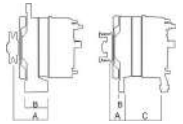

PRODUCT NO & INFORMATION

REFERENCES

APPLICATIONS

LEA0936

14V / 100A

Rotation: CW
Pulley Outside Diameter (mm): 55.0
Number of Groove: 6
A:33.0 B:20.0 C:52.0
B+(M6)

063377533010	0986082350
104210-2180	104210-2181
104210-2380	104210-2381
104210-2401	104211-3050
104211-3052	104211-3420
114694	27060-0T050
27060-0T051	27060-0T091
27060-0T180	27060-0T181
27060-37050	27060-37051
CA2126IR	DA1806

TOYOTA

LEA0940

14V / 100A

Rotation: CW
Pulley Outside Diameter (mm): 58.0
Number of Groove: 7
A:24.0 B:60.0 C:71.0
B+(M6)

0986082080	104210-2220
104210-4850	104210-514
104210-5140	114490
27060-0R011	27060-0R040
27060-26051	CA2036IR
DA1780	DA2397
DAN1022	DAN1045
DAN1351	DRA0598
DRA1287	LRA03172

TOYOTA

LEA0947

14V / 100A

Rotation: CW
Pulley Outside Diameter (mm): 53.0
Number of Groove: 6
A:64.0 B:23.0 C:57.0
B+(M8)

0986083410	0986UR6215
115410	1202262
1204180	13502595
13579667	CA2120IR
DA2015	DA2015N
DRA0905	DRA0905N
LRA03359	

CHEVROLET
OPEL
VAUXHALL

LEA0992

14V / 100A

Rotation: CW
Pulley Outside Diameter (mm): 54.0
Number of Groove: 6
A:112.0 B:62.0
B+(M8)

0124325172	0124325221
0986081410	114202
13229990	93191920
CA2005IR	DA1551
DA1551N	DRA0441
DRA0441N	LRA03273

OPEL
VAUXHALL

Photo has been used for reference only.

LEA1055

14V / 100A

Rotation: CW
Pulley Outside Diameter (mm): 82.0
Number of Groove: 1

063377546010	0986049710
0986080430	113324
113440	136105
20130176	23100-5M310
23100-BN300	23100-BN305
2506105	63377546
8EL011711-211	8EL012428-281
8EL737955-001	8EL737990-001
944390904210	A003TB0771
A3TB0771	DA1496

NISSAN

LEA1104

14V / 100A

Rotation: CW
Pulley Outside Diameter (mm): 60.0
Number of Groove: 6
A:150.0 B:70.0
B+(M8)