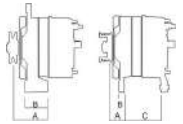

PRODUCT NO & INFORMATION

REFERENCES

APPLICATIONS

LEA0288

14V / 70A

Rotation: CW
Pulley Outside Diameter (mm): 65.0
Number of Groove: 1
A:80.0 B:56.0
B+(M6) W(M5)

110975 66021152
8EL737671-001 CA1466IR
LRA00296 NAB307

AUDI
CUMMINS
VW

LEA0289

14V / 70A

Rotation: CW
Pulley Outside Diameter (mm): 65.0
Number of Groove: 1
A:80.0 B:56.0
B+(M6) W(M5)

110976 111203
66021153 66021153B
8EL737672-001 CA1467IR
NAB902 NAB904

MARINE

LEA0290

14V / 70A

Rotation: CW
Pulley Outside Diameter (mm): 65.0
Number of Groove: 1
A:80.0 B:56.0
B+(M6) W(M5)

0120488198 0120488199
0120488236 0120488237
0120488239 0120488240
0120489374 0120489375
0120489425 0120489429
0120489430 0120489442
030903023 036903017L
036903017LX 036903025A
036903025C 036903025L
036903025N 036903025P

VW

LEA0291

14V / 70A

Rotation: CW
Pulley Outside Diameter (mm): 65.0
Number of Groove: 1
A:80.0 B:56.0
B+(M6) W(M5)

61920663

LEA0292

14V / 70A

Rotation: CW
Pulley Outside Diameter (mm): 75.0
Number of Groove: 1
A:59.0 B:27.0
B+(M6) W(M5)

61920664

LEA0293

14V / 70A

Rotation: CW
Pulley Outside Diameter (mm): 75.0
Number of Groove: 1
A:59.0 B:27.0
B+(M6) W(M5)

61920665

LEA0294

14V / 70A

Rotation: CW
Pulley Outside Diameter (mm): 65.0
Number of Groove: 1
A:51.0 B:27.0
B+(M6) W(M5)

111204 66021169
8EL737674-001 CA1469IR
NAB905

CASE
JAGUAR
TVR