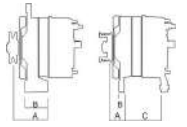

PRODUCT NO & INFORMATION

REFERENCES

APPLICATIONS

LEA0414

14V / 65A

Rotation: CW
Pulley Outside Diameter (mm): 84.0
Number of Groove: 2
A:42.5 B:13.0 C:55.0
B+(M6)

HYUNDAI

LEA0448

14V / 65A

Rotation: CW
Pulley Outside Diameter (mm): 73.0
Number of Groove: 1
A:76.0 B:56.0
B+(M6) W(M5)

61920364

LEA0511

14V / 65A

Rotation: CW/CCW
B:56.0
B+(M6) W(M5)

0120489016	0120489081
0120489773	0120489774
0120489980	0120489981
0175903023P	036903017X
068903017	068903017A
068903017AX	068903017F
068903017FX	068903023N
068903023P	068903025J
068903025K	068903029
0986030620	0986033350

AUDI
VW

LEA0555

14V / 65A

Rotation: CW
Pulley Outside Diameter (mm): 70.0
Number of Groove: 1
A:42.0 B:13.0 C:67.0
B+(M6)

0986046351	111714
20130164	8EL737390-001
AB150021	DRA3447
JA1276IR	KK137-18-300
KK13718300B	KK333-18-300
KK339-18-300	LRA01751

KIA

LEA0556

14V / 65A

Rotation: CW
B:12.0 C:83.0
B+(M6) W(M5)

0120489384	11.201.578
111355	24158
24209	24245
24291	24356
24390	2871A148
2871A163	433415
54022054	54022143
54022164	54022176
54022191	54022193
54022204	54022216

BETA MARINE
CASE
JCB
PERKINS ENGINES
ROVER

LEA0585

14V / 65A

Rotation: CW
Pulley Outside Diameter (mm): 84.0
Number of Groove: 1
A:37.0 B:12.0 C:83.0
B+(M6) W(M5)

FORD

LEA0593

14V / 65A

Rotation: CW/CCW
B:15.0 C:65.0
B+(M6) D+(M4) W(M5)

0120488195	0120488251	ALFA ROMEO
0120489018	0120489021	FERRARI
0120489106	0120489107	FIAT
0120489136	0120489137	IVECO
0120489146	0120489147	IVECO (Aifo)
0120489152	0120489171	LANCIA
0120489212	0120489219	
0120489637	0120489763	
0120489770	0120489824	
022903020BX	0986030970