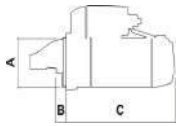

PRODUCT NO & INFORMATION

REFERENCES

APPLICATIONS

LES0650

12V / 1,0kW

Rotation: CCW
Number of Teeth: 9
A:76.0 B:28.0 C:147.0

0986015701	111214	SKODA
20510110	443115141310	VW
443115614130	6U0911023B	
8EA732653-001	943253235010	
944280800190	CS561	
DRS3369	DS4479	
LRT00110	MRS80019	
MSR5435		

LES0061

12V / 1,1kW

Rotation: CW
Number of Teeth: 21
A:71.5 B:15.0 C:164.0

0001107059	0001107082	FORD
0986017530	1019852	MAZDA
1027772	1030151	
1033781	1067622	
11.139.303	113701	
116329	1E0318400A	
2010001006	455894	
458466	63223538	
8EA012527-151	8EA737235-001	
943253111	95FB11000BC	

LES0062

12V / 1,1kW

Rotation: CCW
Number of Teeth: 10
A:76.0 B:53.0 C:155.0

0001107003	0001114009	VW
02A911023A	02A911023AX	
02A91123E	0986014820	
11.130.845	111751	
455673	8EA726186-001	
AZE2558	CS559	
DRS4820	IS0845	
LRS00731	LRS731	
MS227		

LES0174

12V / 1,1kW

Rotation: CCW
Number of Teeth: 9
A:76.0 B:34.0 C:151.0

0001107020	0001107021	AUDI
0001107052	020911023A	SEAT
020911023AX	020911023J	SKODA
020911023L	020911023M	VW
020911023N	0986016290	
11.139.415	111748	
455548	600811	
66925266	8EA730188-001	
AZD3519	CS618	
D7RS291	DRS6290	

LES0247

12V / 1,1kW

Rotation: CCW
Number of Teeth: 10
A:76.0 B:62.0 C:146.0

0001121402	02M911023G	AUDI
02M911023G	02M911023G	SEAT
02M911023GX	02M911023M	SKODA
02M911023M	02M911023M	VW
02M911023MX	0986020230	
0986020230	113773	
191431	438174	
458216	8EA738258-011	
CS1347	D6GS14	
DRT0230	LRS02174	

LES0264

12V / 1,1kW

Rotation: CCW
Number of Teeth: 9
A:76.0 B:33.0 C:175

0001121006	0001121007	AUDI
0001121028	020911023F	FORD
020911023FX	020911023H	SEAT
020911023S	020911023SX	SKODA
020911023T	020911023TX	VW
063521210280	0986017830	
0986019890	1072156	
11.131.054	111909	
190396	20510177	
438138	458385	

LES0301

12V / 1,1kW