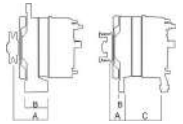

PRODUCT NO & INFORMATION

REFERENCES

APPLICATIONS

LEA1020

14V / 140A

Rotation: CW
Pulley Outside Diameter (mm): 56.0
Number of Groove: 5
A:30.0 B:15.0 C:61.0
B+(M8)

0124525010	0124525089	AUDI
028903029Q	028903029QX	SKODA
028903029R	0986044460	VW
113252	2542496	
2542496B	439421	
8EL011710-681	8EL738010-001	
944390444600	CA16781R	
DB5570	DRB4460	
LRA02323	MRA44460	
RAA25571	SG14B011	

LEA1044

14V / 140A

Rotation: CW
Pulley Outside Diameter (mm): 56.0
Number of Groove: 6

0124525027	0124525090	AUDI
03P903023D	045903023G	SEAT
045903023K	0986047350	SKODA
115529	439734	VW
440324	8EL012240-191	
8EL738211-191	DA2095	
DB8460	DRA0985	
DRB7350	LRA03087	
TG14C036		

Photo has been used for reference only.

LEA1067

14V / 140A

Rotation: CW
Pulley Outside Diameter (mm): 61.0
Number of Groove: 6

0986082620	101210-0990	ALFA ROMEO
102211-8270	113996	FIAT
31400-79J00	63321940	LANCIA
63377005	71746673	OPEL
73501591	8EL738212-321	SUZUKI
944390902060	CA19951R	VAUXHALL
DA1146	DRA0036	
LRA02808	MRA90206	
MS102211-8270	RAA11147	

Photo has been used for reference only.

LEA1129

14V / 140A

Rotation: CW
B:14.5 C:81.0
B+ (M8)

0124525064	0986049950	CITROEN
114705	115490	FIAT
504057813	504057813	IVECO
5705KL	8EL738211-731	PEUGEOT
CA19131R	DA1149	
DRA0039	LRA03061	
RAA11140		

LEA0995

14V / 145A

Rotation: CW
Pulley Outside Diameter (mm): 56.5
Number of Groove: 6
A:73.0 B:51.0
B+ (M6)

10464405	10464476	BUICK
10480234	10480390	CADILLAC
10754097	112853	CHEVROLET
113777	15750871	GMC
15768830	22054	ISUZU
91653		

LEA0454

14V / 150A

Rotation: CW
Pulley Outside Diameter (mm): 54.0
Number of Groove: 5
A:61.0 B:28.0 C:76.0
B+(M8)