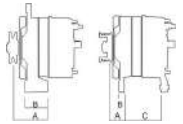

AMR4249

LAND ROVER

LEA0965

14V / 65A

Rotation: CW
Pulley Outside Diameter (mm): 60.0
Number of Groove: 8
A:26.4 B:50.8
B+(M6) D+(M4) W(M5)

11.204.756
F002G10574
MG736

AAK4981
IA1642
SA2326021138

TATA