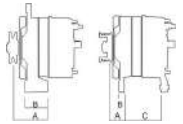

PRODUCT NO & INFORMATION

REFERENCES

APPLICATIONS

LEA0815

14V / 130A

Rotation: CW
Pulley Outside Diameter (mm): 60.0
Number of Groove: 6
A:43.0 B:13.0 C:49.0
B+ (M8)

116030	1800A271
1800A334	1800A431
A002TX1081A	A002TX1081B
A002TX5781	A2TX1081A
A2TX1081B	A2TX5781
DA2007	DRA0897
LRA03575	

CITROEN
MITSUBISHI
PEUGEOT

LEA0933

14V / 130A

Rotation: CW
Pulley Outside Diameter (mm): 58.0
Number of Groove: 7
A:94.0 B:58.0
B+(M6)

104210-3420	104210-3421
104210-3422	104210-3423
104210-5450	27060-30070
27060-30140	DA1844
DRA0734	LRA03201

TOYOTA

LEA0934

14V / 130A

Rotation: CW
Pulley Outside Diameter (mm): 60.0
Number of Groove: 7
A:45.0 B:20.0 C:38.0
B+(M6)

104210-5370	115836
31100-RZP-G01	CA20781R
CSF37	DA1997
DAN1148	DRA0887
LRA03491	

HONDA

LEA0997

14V / 130A

Rotation: CW
Pulley Outside Diameter (mm): 69.0
Number of Groove: 6
A:49.0 B:26.0
B+(M6)

0986044691	1016854
1104931	112939
1406092	20110271
8EL737469-001	944390900820
96BB10300AA	96BB10300AB
96BB10300BA	96BB10300BB
96BB10300BC	96BB10300BE
CA13161R	F5RU10300BB
F6RU10300AA	LRB00271
MRA90082	

FORD

Photo has been used for reference only.

LEA1056

14V / 130A

Rotation: CW
Pulley Outside Diameter (mm): 54.0
Number of Groove: 6

063377532010	063731952010
101210-0160	101210-0161
101210-0162	114284
12759595	63377532
8EL012428-451	93169260
943319521010	944390904810
DA1256	DAN1009
DRA0146	LRA03006
MAN7532	MQA1952
MRA90481	RAA11257

CADILLAC
SAAB

LEA1096

14V / 130A

Rotation: CW
Pulley Outside Diameter (mm): 58.0
Number of Groove: 5
A:93.0 B:55.0
B+(M6)