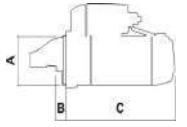

AUDI
FORD
SEAT
SKODA
VW

PRODUCT NO & INFORMATION

REFERENCES

APPLICATIONS

Photo has been used for reference only.

LES0574

12V / 2,0kW
Rotation: CW
Number of Teeth: 11

0001108204	0001108247	FIAT
0001109048	063521082040	
0986018450	11.130.996	
114321	458585	
46437520	46522234	
46830212	63113003	
63521082	8EA011610-961	
8EA737901-001	944280184500	
AZE2110	CS1212	
DRS8450	DS9560	