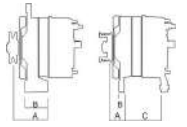

PRODUCT NO & INFORMATION

REFERENCES

APPLICATIONS

LEA0171

14V / 55A

Rotation: CW
Pulley Outside Diameter (mm): 79.0
Number of Groove: 1
A:46.0 B:20.0 C:61.0
B+(M6) D+

0120488280	0986034391	LADA
2105-3701010	2108.09-OKA	VAZ
2108-3701010	2223-7010100	
2243-3707010	372.3701	
433483	8EL725696-001	
CA295IR	DRA4391	
LRA533		

LEA0183

14V / 55A

Rotation: CW
Pulley Outside Diameter (mm): 90.0
Number of Groove: 1
A:49.0 B:17.0 C:66.0
B+ (M6) D+

IVECO FIAT

LEA0185

14V / 55A

Rotation: CW
Pulley Outside Diameter (mm): 54.0
Number of Groove: 4
A:38.0 B:19.0 C:67.0
B+(M6)

0986038220	0986603815	SUBARU
111279	20110125	SUZUKI
31400-60A10	31400-60A20	
31400-60B30	31400-60B40	
31400-60E10	31400-71C10	
31400-71C50	31400-80E00	
31400-86510	31400-86520	
31400-86521	31400-M70F60	
437638	8EL726549-001	
A1T01791	A1T02991	

LEA0191

14V / 55A

Rotation: CW
Pulley Outside Diameter (mm): 79.0
Number of Groove: 1
A:46.5 B:20.0 C:61.0
B+(M6) W 67

0986032121	110349	LADA
2101.03.06	2101-3701000	VAZ
2101-3701005	2121-3701010	
2211-2842A	221-14B	
2213-701000	4052100	
433482	8EL725585-001	
943356266	CA131IR	
DRA2121	G221A3701	
LRA00162	LRA162	
MAR457	T22114B42A	

LEA0193

14V / 55A

Rotation: CW
Pulley Outside Diameter (mm): 81.0
Number of Groove: 1
A:42.0 B:13.0 C:78.0
B+(M5)

0986043111	111291	BEDFORD
437132	6204056	ISUZU
8941699520	8944119072	OPEL
8944119082	8944490540	
8944527390	8944527392	
8944527403	894490542	
894497391	8EL726395-001	
94136448	DRA3165	
JA680IR	LR150-431	
LR150-432	LR150-438	

LEA0283

14V / 55A

Rotation: CW
Pulley Outside Diameter (mm): 78.0
Number of Groove: 1
A:35.5 B:12.0 C:83.0
B+(M6) W(M5)

JCB
LDV
MASSEY FERGUSON
ROVER

LEA0284

14V / 55A

Rotation: CW
Pulley Outside Diameter (mm): 78.0
Number of Groove: 1
A:35.5 B:12.0 C:83.0
B+(M6) W(M5)

61920188