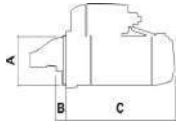

PRODUCT NO & INFORMATION

REFERENCES

APPLICATIONS

LES0423
12V / 2,0kW
Rotation: CW
Number of Teeth: 9
A:82.5 B:15.0 C:187.0

0001109064	0001109065	AUDI
03G911023A	03G911023AX	SEAT
063521090640	0986021610	
114177	6352109064	
8EA012526-091	8EA738258-711	
CS1423	LRS02335	
MSN2139		

LES0426
12V / 2,0kW
Rotation: CCW
Number of Teeth: 11
A:76.0 B:61.0 C:177.0

0001123038	0001123039	AUDI
02M911024	02M911024A	SEAT
02M911024P	02M911024X	SKODA
02MG11024P	438226	VW
DRS0174	DS1284	
LRS02462	TS18ER123	

LES0427
12V / 2,0kW
Rotation: CW
Number of Teeth: 9

428000-4840	428000-4841	LAND ROVER
6G9N11000NB	6GN11000NA	
6GN9N11000NB	DRS0959	
DSN1209	LR003469	
LR007024	LR007373	
LRS02657		

Photo has been used for reference only.

LES0429
12V / 2,0kW
Rotation: CW
Number of Teeth: 9
A:70.0 B:25.0 C:211.0

116286	428000-5950	LAND ROVER
428000-5951	63280089	
AH2211001AC	AH2211001AD	
AH2211001AE	AH2211001AF	
DRS0918	DSN976	
LR013540	LR043924	
LR052752	LRS02616	
MSN8089		

LES0431
12V / 2,0kW
Rotation: CW
Number of Teeth: 12
A:82.5 B:25.0 C:164.0

114778	1250449	HYUNDAI
36100-27700	36100-27700	KIA
8EA012527-671	8EA738258-781	
CS1441	DRS0486	
LRS02434		

LES0433
12V / 2,0kW
Rotation: CW
Number of Teeth: 9
A:75.0 B:32.0 C:185.0

115327	31200-RBD-E01	HONDA
31200-RBD-E010M3	8EA012527-631	
AHG023	CS1427	
DRS0084	LRS02230	
M2T85671	M2T85672	
MHG020	MHG023	

LES0434
12V / 2,0kW
Rotation: CW
Number of Teeth: 9
A:75.0 B:33.0 C:184.0

0986025750	115627	HONDA
31200-RSRE01	CS1457	
DRS0402	LRS02281	
M002T85871	M2T85871	
MHG025