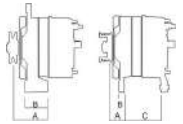

PRODUCT NO & INFORMATION

REFERENCES

APPLICATIONS

LEA1115

14V / 100A

Rotation: CW
Pulley Outside Diameter (mm): 60.0
Number of Groove: 6
A:35.0 B:13.0 C:67.0
B+(M8)

0986083610	114726
1202117	1202261
13500186	13500186
13579662	13579662
DA2237	DA2237N
DRA1127	DRA1127N
LRA03418	

OPEL
VAUXHALL

LEA1116

14V / 100A

Rotation: CW
Pulley Outside Diameter (mm): 54.0
Number of Groove: 6
A:112.0 B:61.0
B+(M8)

115526	1202236
1204643	13502583
13502583	13579668
13579668	8EL738212-621
DA2483	DRA1373
LRA03357	

OPEL
VAUXHALL

LEA1190

14V / 100A

Rotation: CW
Pulley Outside Diameter (mm): 60.0
Number of Groove: 7
A:35.0 B:18.0 C:46.0
B+ (M6)

104210-2190	104210-3610
104210-4760	114246
27060-0H200	27060-28190
27060-28330	DA1769
DAN1052	DRA0659
LRA03153	

TOYOTA

LEA1221

14V / 100A

Rotation: CW
Pulley Outside Diameter (mm): 60.0
Number of Groove: 5
A:38.5 B:13.0 C:66.0
B+ (M8)

A003TA5492	A003TA7791
A3TA5492	A3TA7791
DA1435	DMX142087
DRA0325	LRA01924
MD358421	MD358607

HYUNDAI
MITSUBISHI

LEA1225

14V / 100A

Rotation: CW
Pulley Outside Diameter (mm): 50.0
Number of Groove: 6
A:36.0 B:56.0
B+(M8) D+(M5) W

0081543502	0081544202
0081544302	0120468057
0120468058	0120468060
943356628	943356628010
944390363900	A0081543502
A0081544202	A0081544302
DA7000	DA7500
DRA5890	DRA6390
LRA01796	LRA01799
MAR528	MRA36390

MERCEDES-BENZ

LEA1256

14V / 100A

Rotation: CW
Pulley Outside Diameter (mm): 53.0
Number of Groove: 6
A:64.0 B:23.0 C:57.0
B+(M8)

0986043420	114779
1204654	13500577
13579666	13595628
442366	95522249
A1011R	CA21411R
DRA0903	DRA0903N
LRA03352	

CHEVROLET
OPEL
VAUXHALL

Photo has been used for reference only.

LEA1289

14V / 100A

Rotation: CW
Pulley Outside Diameter (mm): 66.0
Number of Groove: 2