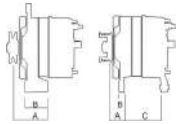

PRODUCT NO & INFORMATION

REFERENCES

APPLICATIONS

LEA0594

14V / 65A

Rotation: CW
B:15.0 C:77.0
B+(M6) D+(M4) W(M5)

0120488195	0120488251
0120489018	0120489021
0120489106	0120489107
0120489136	0120489137
0120489146	0120489147
0120489152	0120489171
0120489212	0120489219
0120489637	0120489763
0120489770	0120489824
022903020BX	0986030970

BMW
FERRARI
FIAT
FNM - MARIN ENGINE
VM MOTORI

LEA0598

14V / 65A

Rotation: CW/CCW
Pulley Outside Diameter (mm): 71.0
Number of Groove: 1
A:45.0 B:15.0 C:70.0
B+(M6) D+(M4) W(M5)

11.201.328	4799364
4808500	4808507
4849155	4849157
77452410	AAK4154
DA6740	DRA5630
IA0328	MG520

FIAT
LANCIA

LEA0599

14V / 65A

Rotation: CW
Pulley Outside Diameter (mm): 68.0
Number of Groove: 1
A:45.0 B:15.0 C:70.0
B+(M6) D+(M4) W(M5)

0120488195	0120489147
0120489770	022903020BX
0986036750	106541
11.201.112	11.201.304
11.201.591	111680
112768	116760506000
116760506000	116760506100
2541233	3852236F
3937951	3937951
4330483	4330483

FERRARI
FIAT
LANCIA
VM MOTORI

LEA0600

14V / 65A

Rotation: CW
Pulley Outside Diameter (mm): 68.0
Number of Groove: 1
A:44.5 B:15.0 C:63.0
B+(M6) D+(M4) W(M5)

11.201.071	110912
54022240	63307410
63321080	7616984
85007264	AAK1117
DA500	DRA3890
IA0071	LRA00600
MG43	RAA14901

ALFA ROMEO
CITROEN
FIAT
FIAT-ALLIS
IVECO
SEAT

LEA0602

14V / 65A

Rotation: CW
Pulley Outside Diameter (mm): 66.0
Number of Groove: 4
A:55.5 B:15.0 C:63.0
B+(M6) D+(M4) W(M5)

11.201.699	46231745
7697870	AAK4560
IA0699	LRA02653
MG595	

FIAT
LANCIA

LEA0605

14V / 65A

Rotation: CW
Pulley Outside Diameter (mm): 71.0
Number of Groove: 1
A:49.0 B:15.0 C:78.0
B+(M6) D+(M4) W(M5)