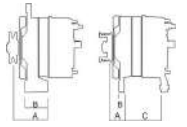

RENAULT

PRODUCT NO & INFORMATION

REFERENCES

APPLICATIONS

Photo has been used for reference only.

LEA0840

14V / 150A

Rotation: CW
Pulley Outside Diameter (mm): 56.0
Number of Groove: 6