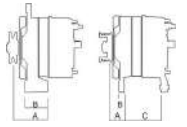

PRODUCT NO & INFORMATION

REFERENCES

APPLICATIONS

LEA0745

61920659