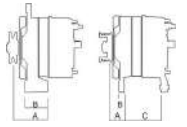

PRODUCT NO & INFORMATION

REFERENCES

APPLICATIONS

LEA0296

28V / 55A

Rotation: CW
Pulley Outside Diameter (mm): 75.0
Number of Groove: 1
A:37.0 B:11.0 C:83.0
B+(M6) W(M5)

110977 66021174
8EL737673-001 CA1468IR
NAB501 NAB901
NAB924

UNIVERSAL

LEA0300

28V / 55A

Rotation: CW
Pulley Outside Diameter (mm): 65.0
Number of Groove: 1
A:80.0 B:56.0
B+(M6) W(M5)

61920669

LEA0301

28V / 55A

Rotation: CW
Pulley Outside Diameter (mm): 65.0
Number of Groove: 1
A:51.0 B:27.0
B+(M6) W(M5)

61920670

LEA0337

28V / 55A

Rotation: CW/CCW
B:80.0
B+(M8) D+(M4) W(M5) B-(M6)

0120469527 0120469562
0120469761 0120469891
0120469983 0636247R
0986033100 0986033920
111146 1368237
1377860 1612497
1697321 36694500
371963 4630801130
5008758 51261017156
51261017190 54021853

IVECO FORD
LEYLAND DAF
MAN

LEA0574

28V / 55A

Rotation: CW
Pulley Outside Diameter (mm): 65.0
Number of Groove: 1
A:37.5 B:12.0 C:83.0
B+(M6) W(M5)

MASSEY FERGUSON
NEW HOLLAND

LEA0747

28V / 80A

Rotation: CW
Pulley Outside Diameter (mm): 82.0
Number of Groove: 3
A:42.0 B:18.0 C:76.0
B+(M6)

116531 8972489141
8973515740 8981808750
9873325020 LR280-501
LR280-506 LR280-508

ISUZU

LEA0172

14V / 100A

Rotation: CW
Pulley Outside Diameter (mm): 49.0
Number of Groove: 6
A:51.0 B:33.0 C:58.0
B+(M8) D+(M5)

0123505002 0124415008
0986038600 0986043680
0986045270 10479273
10479923 10480409
11.209.407 111426
112229 1204108
1204145 24439410
3492848 3493823
3493824 3493847
3493923 436683

OPEL
VAUXHALL