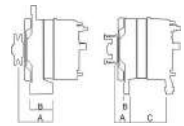

PRODUCT NO & INFORMATION

REFERENCES

APPLICATIONS

LEA0173

14V / 95A

Rotation: CW
Pulley Outside Diameter (mm): 59.0
Number of Groove: 5
A:47.0 B:57.0
B+(M6) W

0986044611	1024864	FORD
1031134	1032652	
11.209.006	112151	
437634	5030378	
6729337	7066376	
7308195	8EL011710-011	
8EL732706-001	93BB10300FD	
93BB10300FE	93BB10300FF	
93BB10300FG	97BB10300BB	
97BB10300BC	AAK5505	

LEA0222

14V / 95A

Rotation: CW
Pulley Outside Diameter (mm): 61.0
Number of Groove: 4
A:39.0 B:13.0 C:67.0
B+(M8)

0986045581	437335	HYUNDAI
440118	8EL737798-001	KIA
8EL738106-001	A2TA4991	MITSUBISHI
A2TA5391	A2TA5692	
A2TB0892	A3TB0291	
AB195141	DRA4094	
DRA4177	JA1523IR	
JA1718IR	LRA02079	
LRA02178	MD317860	
MD317862	MD343562	

LEA0393

14V / 95A

Rotation: CW
Pulley Outside Diameter (mm): 60.0
Number of Groove: 5
A:33.5 B:13.0 C:76.0
B+(M6) D+(M5) W(M5)

0986036701	1074633	FORD
11.201.992	1107444	
112325	437427	
5026722	5030589	
63320531	63321257	
63321425	63321695	
63341666	8EL737032-001	
91FF10300JA	91FF10300JB	
95FF10200AC	95FF10300AA	
95FF10300AB	95FF10300AC	

LEA0488

14V / 95A

Rotation: CW
Pulley Outside Diameter (mm): 55.0
Number of Groove: 6
A:20.0 B:80.0
B+(M8)

0124325024	0124325031	RENAULT
0124325175	0124325185	
0124415007	0986041850	
0986042720	112144	
2542420	437311	
439306	439306	
7700101274	7700427932	
7700431890	7700434899	
7701473637	7701713149	
7711134564	8200030635	

LEA0948

14V / 95A

Rotation: CW
Pulley Outside Diameter (mm): 65.0
Number of Groove: 3
A:54.0 B:27.0 C:66.0
B+ (M8)

0986080960	115549	DACIA
23100-7440R	2542422	NISSAN
2543553	437373	RENAULT
439417	7700437090	VAUXHALL
7711134753	8200660044	
8200778246	8EL012428-831	
8EL738211-901	944390903930	
CA1976IR	DA5184	
DRA4074	LRA03250	
MRA90393	SG9B035	

LEA1008

14V / 95A