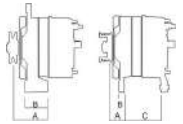

PRODUCT NO & INFORMATION

REFERENCES

APPLICATIONS

Photo has been used for reference only.

LEA0825

14V / 120A

Rotation: CW

Pulley Outside Diameter (mm): 54.0

Number of Groove: 6

0986083290

1506299

2543427A

8V21AB

DRA0226

TG12C038

114866

2543427

8V2110300AB

CA2091IR

LRA03053

Y40518300

FORD

MAZDA

LEA0830

14V / 120A

Rotation: CW

Pulley Outside Diameter (mm): 63.0

Number of Groove: 6

A:92.0 B:56.0

B+(M8) D+(M5) W

0986039941

2010281

2541760B

57051P

5705K7

8EL011710-141

944390399410

968946480

A3TA5591

DRA9941

112703

2541760

439025

57051Q

5705K8

8EL737047-001

9630080280

A14V113

CA1098IR

LRB00281

CITROEN

FIAT

LANCIA

PEUGEOT

Photo has been used for reference only.

LEA0834

14V / 120A

Rotation: CW

Pulley Outside Diameter (mm): 49.0

Number of Groove: 7

2606154D

8200849752

8EL012240-351

DRA1195

TG12C077

439662

8201049749

CA2101IR

LRA03424

RENAULT

Photo has been used for reference only.

LEA0836

14V / 120A

Rotation: CW

Pulley Outside Diameter (mm): 55.0

Number of Groove: 6

231007865R

DRA1468

TG12C124

8EL011713-561

LRA03716

DACIA

RENAULT

LEA0838

14V / 120A

Rotation: CW

Pulley Outside Diameter (mm): 49.0

Number of Groove: 7

A:33.0 B:14.0 C:60.0

B+ (M8)

0986084100

116341

2543559

7711368619

8200667611

CA2058IR

LRA03128

SG12B092

114039

2543205

439587

8200140674

944390904250

DRA0552

MRA90425

SG12B124

RENAULT

Photo has been used for reference only.

LEA0841

14V / 120A

Rotation: CW

Pulley Outside Diameter (mm): 54.0

Number of Groove: 6

0986083800

116244

1608064580

8EL011713-601

9810971880

DRA1103

NRG12S010

TG12C228

116237

116541

439758

9670899580

DA2213

LRA03728

TG12C106

CITROEN

PEUGEOT

LEA0930

14V / 120A

Rotation: CW

Pulley Outside Diameter (mm): 54.0

Number of Groove: 5

A:64.0 B:23.0 C:57.0

B+(M8)

0124425050

0986049990

1202428

6204271