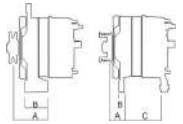

PRODUCT NO & INFORMATION

REFERENCES

APPLICATIONS

LEA0295

14V / 70A

Rotation: CW
Pulley Outside Diameter (mm): 75.0
Number of Groove: 1
A:36.5 B:11.0 C:83.0
B+(M6) W(M5) B-(M5)

112237
CA1550IR

8EL737787-001

MARINE

LEA0297

14V / 70A

Rotation: CW
Pulley Outside Diameter (mm): 65.0
Number of Groove: 1
A:74.5 B:51.0
B+(M6) W(M5)

61920666

LEA0298

14V / 70A

Rotation: CW
Pulley Outside Diameter (mm): 65.0
Number of Groove: 1
A:74.0 B:51.0
B+(M6) W(M5)

61920667

LEA0299

14V / 70A

Rotation: CW
Pulley Outside Diameter (mm): 65.0
Number of Groove: 1
A:77.5 B:51.0
B+(M6) W(M5)

61920668

LEA0314

14V / 70A

Rotation: CW
Pulley Outside Diameter (mm): 60.0
Number of Groove: 4
A:34.0 B:12.0 C:83.0
B+(M6) D+(M5) W(M5)

54022495
954F10K359AB

924F10K359AB
LRA02738

FORD

LEA0353

14V / 70A

Rotation: CW
Pulley Outside Diameter (mm): 60.0
Number of Groove: 4
A:38.0 B:13.0 C:67.0
B+(M6)

OK01118300D
111787
8EL737851-001
DRA3439
LRA01714
OK011-18-300B
OK012-18-300
TA000A36201

OK01118300D
600007
AB170035
JA1537IR
OK011-18-300
OK011-18-300D
TA00049401

KIA

LEA0394

14V / 70A

Rotation: CW
Pulley Outside Diameter (mm): 73.0
Number of Groove: 1
A:36.0 B:12.0 C:83.0
B+(M6) W(M5)

110497
66021126
CA1457IR

61920363
8EL737662-001
NAB900

AUSTIN-HEALEY
CUMMINS