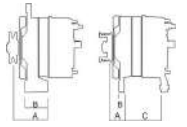

PRODUCT NO & INFORMATION

REFERENCES

APPLICATIONS

LEA0226

14V / 100A

Rotation: CW
Pulley Outside Diameter (mm): 81.0
Number of Groove: 1
A:42.5 B:13.0 C:78.0
B+(M8)

0986043941	111831	OPEL
20110299	437180	VAUXHALL
6204043	8971502010	
8971502011	8EL737570-001	
DRA3789	JA1370IR	
LR1100-501	LR1100-501B	
LRB00299	LRB299	
R1030094		

LEA0232

14V / 100A

Rotation: CW
Pulley Outside Diameter (mm): 60.0
Number of Groove: 6
A:36.0 B:13.0 C:66.0
B+(M8)

0986043981	11.209.424	ISUZU
112271	1204158	OPEL
20110487	437497	VAUXHALL
6204140	8971891123	
8971891130	8971891133	
8971891134	8971891135	
8971891136	8971891137	
8971891138	8973261801	
8EL737795-001	93175799	
93175944	94439090006	

LEA0544

14V / 100A

Rotation: CW
B:13.0 C:66.0
B+(M8)

8973695070	8973695080	OPEL
8EL738211-591	DRA4228	VAUXHALL
DRA4285	JA1899IR	
LR1100-507	LR1100-508	
LR1100-508C	LR1100-508F	
LRA02806	LRA02876	

LEA0545

14V / 100A

Rotation: CW
Pulley Outside Diameter (mm): 60.0
Number of Groove: 6
A:36.5 B:13.0 C:66.0
B+(M8)

113956	8973695070	OPEL
8EL738211-591	DRA4228	VAUXHALL
JA1899IR	LR1100-508	
LR1100-508C	LR1100-508F	
LRA02806		

LEA0550

14V / 100A

Rotation: CW
Pulley Outside Diameter (mm): 60.0
Number of Groove: 6
A:37.0 B:13.0 C:66.0
B+(M8)

113956	8973695070	OPEL
8EL738211-591	DRA4228	VAUXHALL
JA1899IR	LR1100-508	
LR1100-508C	LR1100-508F	
LRA02806		

LEA0570

14V / 100A

Rotation: CW
Pulley Outside Diameter (mm): 59.5
Number of Groove: 6
A:35.0 B:13.0 C:67.0
B+(M8)

0986048340	113941	OPEL
6204183	8893551981	VAUXHALL
8893551982	8980564430	
8EL738211-601	944390904150	
97359198	DRA0182	
JA1901IR	LR1100-502MD	
LR1100-503	LRA03038	
MRA90415		

LEA0571

14V / 100A

Rotation: CW
Pulley Outside Diameter (mm): 60.0
Number of Groove: 6
A:35.0 B:13.0 C:67.0
B+(M8)

OPEL
VAUXHALL