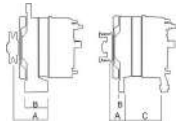

PRODUCT NO & INFORMATION

REFERENCES

APPLICATIONS

LEA0803

14V / 125A

Rotation: CW
Pulley Outside Diameter (mm): 58.0
Number of Groove: 6
A:33.0 B:13.0/17.0 C:64.0
B+(M6)

0986049180	0986049181	FORD
0986604918	1229421	
1429689	1478187	
2015001009	2T1U10300CA	
2T1U10300CB	2T1U10300CC	
2T1U10300CD	2T1U10300CE	
2T1U10300CF	2T1U10300CG	
2T1U10300OF	2T1UCA	
2T1UCB	4531026	
63380009	CA1857IR	

LEA0843

14V / 125A

Rotation: CW
Pulley Outside Diameter (mm): 50.0
Number of Groove: 7
A:33.0 B:13.5 C:61.0

0986080270	11.204.026	NISSAN
113919	20130240	RENAULT
2542554	2542817	
2543337	2543385	
439478	7711134333	
7711135333	8200086162	
8200290217	8200495305	
8200538408	8EL012426-811	
8EL738197-001	944390903910	
AAK5791	CA1814IR	

LEA0996

14V / 125A

Rotation: CW
Pulley Outside Diameter (mm): 53.0
Number of Groove: 6
A:41.0 B:55.0 C:74.0
B+(M6)

0986049520	1120213	FORD
113708	1140694	
1151213	1151313	
1S7T10300CA	1S7T10300CB	
1S7T10300CC	1S7T10300CD	
1S7T10300CE	1S7T10300CF	
2015001004	8EL012428-261	
8EL737926-001	944390901760	
CA1635IR	DA5253	
DA5253N	DRA4143	

LEA1033

14V / 125A

Rotation: CW
Pulley Outside Diameter (mm): 55.0
Number of Groove: 6
A:39.0 B:14.0 C:61.0
B+(M8)

0986082600	113862	DACIA
116234	23100-00QBH	NISSAN
23100-1059R	23100-2949R	RENAULT
23100-3831R	23100-7707R	
2542946	2543378	
2543378A	439584	
439680	440056	
8200385098	8200537415	
8EL011710-901	8EL738211-801	
944390904120	CA1933IR	

LEA0633

14V / 130A

Rotation: CW
Pulley Outside Diameter (mm): 62.0
Number of Groove: 6
A:113.0 B:61.0
B+(M8) D+(M5) DFM(M6)

0986048791	0986048801	OPEL
102211-8640	102211-8660	SAAB
102211-8661	113904	VAUXHALL
113955	114801	
13117236	13117340	
13153236	63377491	
63377492	8EL011710-871	
8EL738211-621	8EL738211-661	
CA1890IR	DAN509	
DAN510	DRA4264