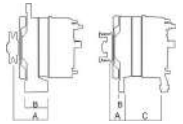

PRODUCT NO & INFORMATION

REFERENCES

APPLICATIONS

LEA0043

14V / 45A

Rotation: CW/CCW
B:12.0 C:83.0
B+(M6) W(M5)

111366	24198
436166	54022145
54022166	54022196B
54022207	54022228
54022246	54022265
54022274	54022401
54022457	8EL725913-001
9124476325	ADU8810
ASU1238	CA629IR
DRA3293	GXE2353

LAND ROVER
LDV

LEA0044

14V / 45A

Rotation: CW/CCW
B:12.0 C:83.0
B+(M6) W(M5)

1676689M92	24199
24318	2871A165
3538541M1	3698016M91
3698017M91	436145
436167	54022146
54022147	54022167
54022195	54022205
54022206	54022215
54022225	54022241
54022243	54022245

CASE
JCB
LAND ROVER
RELIANT
ROVER

LEA0084

14V / 45A

Rotation: CW
Pulley Outside Diameter (mm): 70.0
Number of Groove: 1
A:83.5 B:56.0
B+(M6) D+(M4) W(M5)

0120489122	0120489948
0120489949	0986030900
0986030901	0986030910
0986030911	11.201.926
110914	110972
1204002	1204003
1204008	1204010
1204012	1204197
1204315	1204317
1204319	3472053

OPEL
VAUXHALL

LEA0098

14V / 45A

Rotation: CW
Pulley Outside Diameter (mm): 63.0
Number of Groove: 1
A:35.5 B:12.0 C:83.0
B+(M6) W(M5)

0120489088	0120489103
0120489589	0120489590
0120489604	0120489705
0120489841	0120489842
0120489888	0120489889
0120489895	0120489896
0120489957	0986033950
23895	23897
23900	23932
23933	23934

FORD
MORGAN

LEA0103

14V / 45A

Rotation: CW
Pulley Outside Diameter (mm): 69.0
Number of Groove: 1
A:77.0 B:56.0
B+(M6) D+(M4) W(M5)

0120489115	0120489487
0120489628	0986030850
0986030851	0986030860
0986030861	110925
1204112	1204120
1204129	1204165
1204168	1204170
1204310	3472027
3472032	3472058
3472135	432824

FARYMANN
OPEL
VAUXHALL

LEA0123

14V / 45A

Rotation: CW
Pulley Outside Diameter (mm): 73.0
Number of Groove: 1
A:36.5 B:12.0 C:83.0
B+(M6) W(M5)

3698016M91	3698016M91
54022431