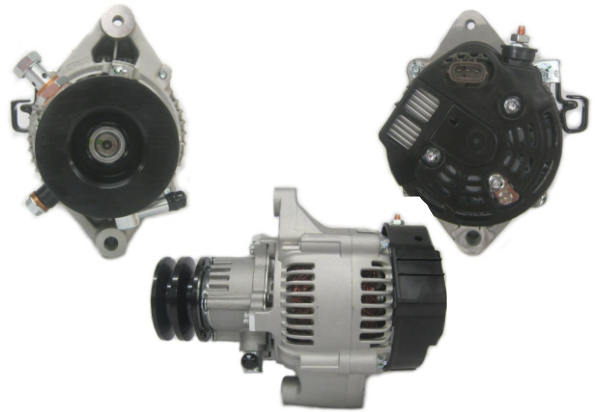

NEW ALTERNATORS

Replacing DENSO

LEA1241 14V / 150A

Replacing: 104210-3560

LEA1242 14V / 80A

Replacing: 100213-1730

LEA1243 14V / 50A

Replacing: 101211-3860

LEA1244 14V / 90A

Replacing: 101211-9010

All non - Lucas Elektrik A.Ş. numbers and names are for reference only.