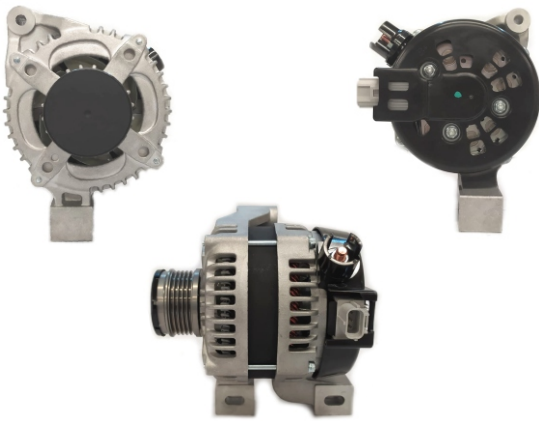

NEW ALTERNATORS

Replacing DENSO

LEA1241 14V / 150A

Replacing: 104210-3560

LEA1242 14V / 80A

Replacing: 100213-1730

LEA1243 14V / 50A

Replacing: 101211-3860

LEA1244 14V / 90A

Replacing: 101211-9010

All non - Lucas Elektrik A.Ş. numbers and names are for reference only.