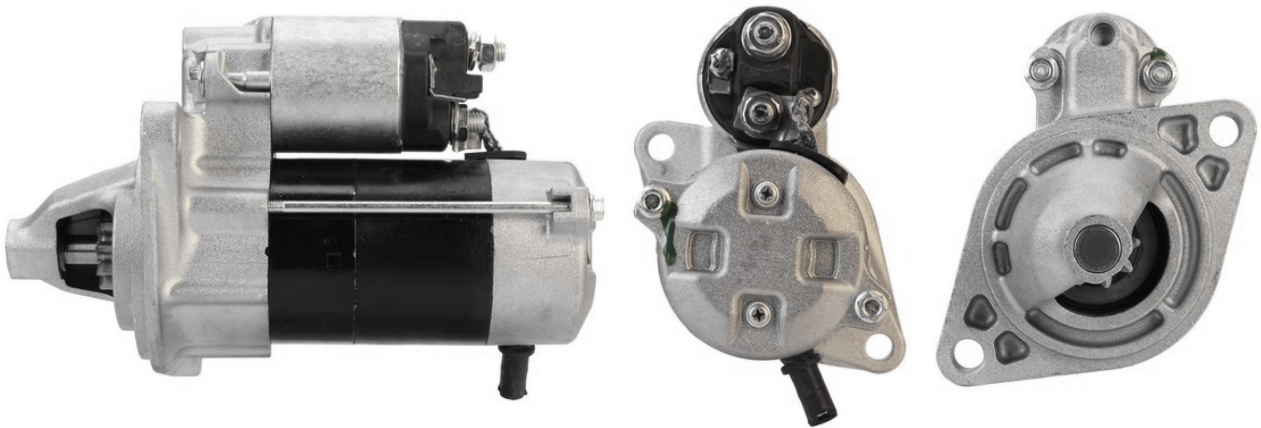

NEW STARTER MOTORS

Replacing DENSO

LES0738 12V / 1.0kW Replacing: 128000-1150

LES0739 12V / 1.1kW Replacing: 428000-1590

All non - Lucas Elektrik A.Ş. numbers and names are for reference only.

For further inquiries: e-mail: marketing@lucaselektrik.com Fax: +90 264 276 8771