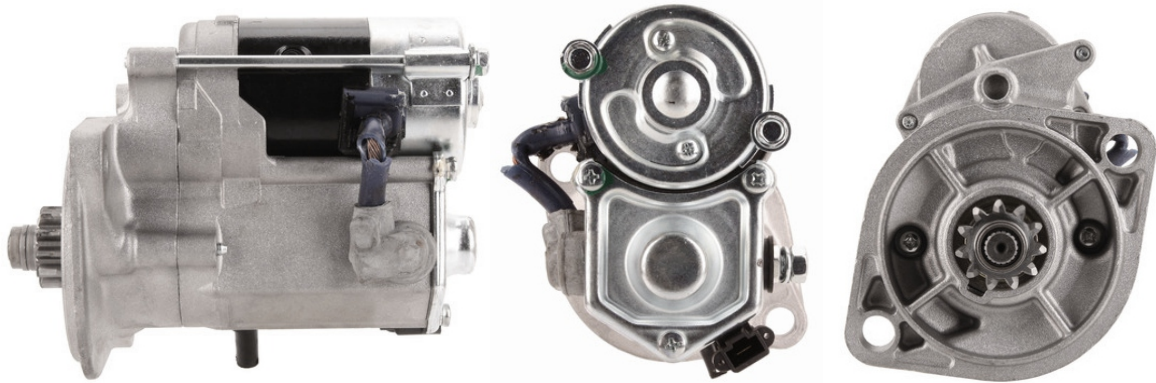

NEW STARTER MOTORS

Replacing DENSO

LES0738 12V / 1.0kW Replacing: 128000-1150

LES0739 12V / 1.1kW Replacing: 428000-1590

All non - Lucas Elektrik A.Ş. numbers and names are for reference only.

For further inquiries: e-mail: marketing@lucaselektrik.com Fax: +90 264 276 8771