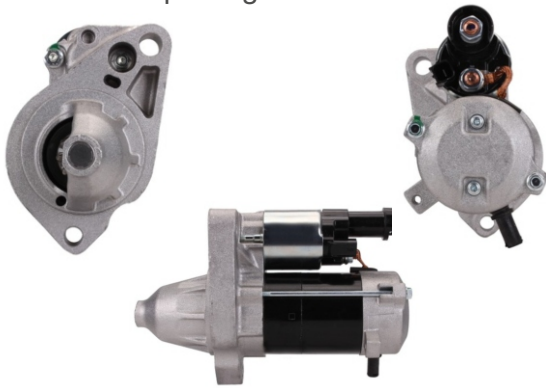

NEW STARTER MOTORS

Replacing DENSO

LES0746 12V / 1.2kW
Replacing: 428000-3410

HONDA

LES0747 12V / 2.0kW
Replacing: 228000-4590

BOBCAT, DOOSAN
JOHN DEERE, KUBOTA

LES0748 24V / 7.5kW
Replacing: 228000-6560

JOHN DEERE

LES0757 12V / 2.0kW
Replacing: 228000-2970

CASE, FORD
NEW HOLLAND

All non - Lucas Elektrik A.Ş. numbers and names are for reference only.

For further inquiries: e-mail: marketing@lucaselektrik.com Fax: +90 264 276 8771