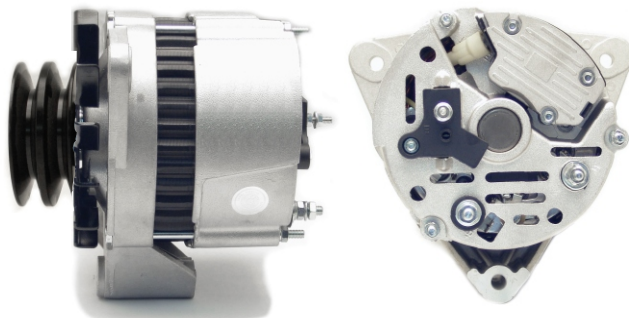

LEA1165 14V / 55A

IA1381	6228053M91	6283263M91
11.204.695	6228054M91	6283264M91
MG 118	6228055M91	6283266M91
AAK4939	6237273M91	9120080154
3589442M91	6237274M91	35214230
6205039M91	6237275M91	
6228051M91	6237276M91	
6228052M91	6237501M91	

MASSEY FERGUSON

LEA1166 14V / 55A PV2

IA1553
11.204.440
MG 737
AAK4843
6237276M93
6283264M91

AGCO MASSEY FERGUSON

LEA1171 14V / 80A PV1

IA1548
11.204.296
MG 464
AAK3893
ED001157421

**BCS
FARMTRAC
FERRARI
GOLDONI
JCB
KOHLER**