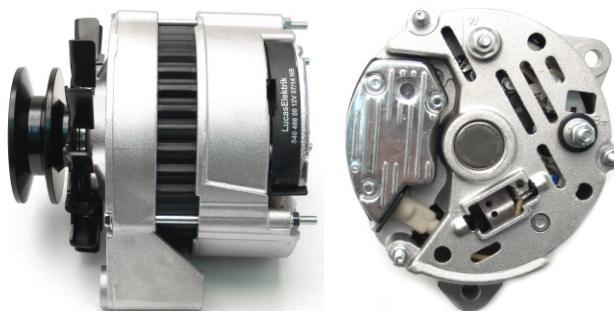

LEA1165 14V / 55A

IA1381	6228053M91	6283263M91
11.204.695	6228054M91	6283264M91
MG 118	6228055M91	6283266M91
AAK4939	6237273M91	9120080154
3589442M91	6237274M91	35214230
6205039M91	6237275M91	
6228051M91	6237276M91	
6228052M91	6237501M91	

MASSEY FERGUSON

LEA1166 14V / 55A PV2

IA1553
11.204.440
MG 737
AAK4843
6237276M93
6283264M91

AGCO MASSEY FERGUSON

LEA1171 14V / 80A PV1

IA1548
11.204.296
MG 464
AAK3893
ED001157421

**BCS
FARMTRAC
FERRARI
GOLDONI
JCB
KOHLER**